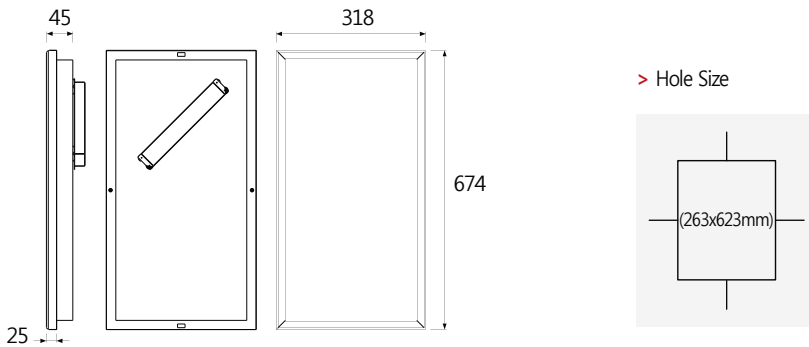

LED Flat Panel | 300x600

- High Efficiency
- M-bar, T-Bar, Clip-Bar, Surface Mount Type Available
- Dimming Function(Optional)
- Free Voltage (AC 100V~240V)

> Applications

Office, Hospital, Hotel, Super Market, Corridor, School etc.

> Certificate

> **Dimensional Drawing** (Unit : mm)

> **Beam profile / Illumination** (26W)

> **Specifications** (Other color temperature is also possible by order quantity)

Product Code	Input Power (W)	Input Voltage (V)	Power Factor	Input Current (A)	Total Luminous Flux (lm)	Luminance Efficiency (lm/W)	C.C.T (K)	Color Rendering Index (Ra)	Rated Life Span (h)	Weight (Kg)
FR-306S20	20	100~240	0.9	0.21	1,700	85	5,000 5,700 6,500	85	50,000	3.1
FR-306S26	26	100~240	0.9	0.27	2,210	85	5,000 5,700 6,500	85	50,000	3.1