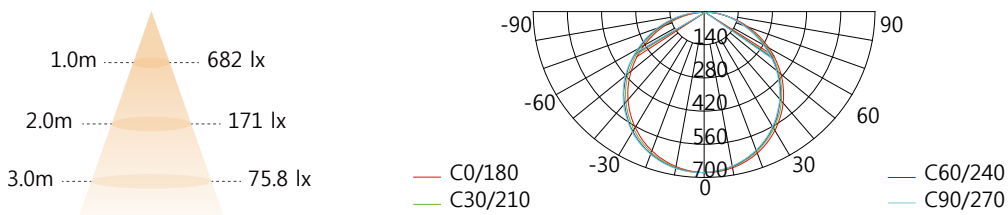

LED Flat Panel | 300x600

- High Efficiency
- M-bar, T-Bar, Clip-Bar, Surface Mount Type Available
- Dimming Function(Optional)
- Free Voltage (AC 100V~240V)

> Applications

Office, Hospital, Hotel, Super Market, Corridor, School etc.

> Certificate

> **Dimensional Drawing** (Unit : mm)

> **Beam profile / Illumination** (26W)

> **Specifications** (Other color temperature is also possible by order quantity)

Product Code	Input Power (W)	Input Voltage (V)	Power Factor	Input Current (A)	Total Luminous Flux (lm)	Luminance Efficiency (lm/W)	C.C.T (K)	Color Rendering Index (Ra)	Rated Life Span (h)	Weight (Kg)
FR-306S20	20	100~240	0.9	0.21	1,700	85	5,000 5,700 6,500	85	50,000	3.1
FR-306S26	26	100~240	0.9	0.27	2,210	85	5,000 5,700 6,500	85	50,000	3.1